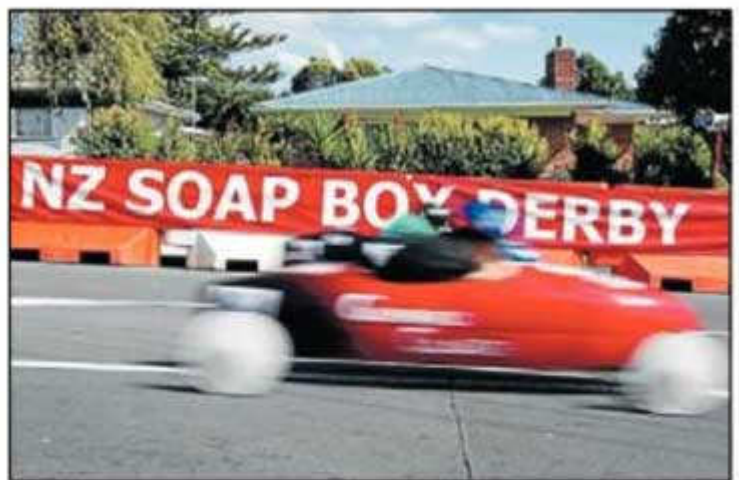

Local businesses sponsor a kitset car into 20 nominated west Auckland schools. The school requirements are to provide a team of four to eight students from year 6 to 10, and a teacher to oversee the project.

The students then assemble the car, paint it in the sponsor's and/or school colours and logos with assistance from friendly panel beaters and signwriters, and race it on behalf of the sponsor.

The winning driver and car of the National event, held in April, goes to America to race in the International event.

The Rotary Club of Waitakere sees this project as an ideal opportunity to bring businesses and schools together, to benefit the local community. Funds raised from the event go towards supporting current projects – many of them Youth Projects in Waitakere City.

Due to the success of the Soap Box Derby, Waitakere Rotary attracts many enquiries from both schools and businesses wishing to participate each year, and endeavours to include as many interested parties as possible. To avoid disappointment, make your interest known as early as possible.

■ For more information contact Kerry McMillan on 832 3229. To continue reading more about the Soap Box Derby visit the website www.soapboxderby.co.nz

Soap box thrills: Local derby winners represent their area in the Nationals